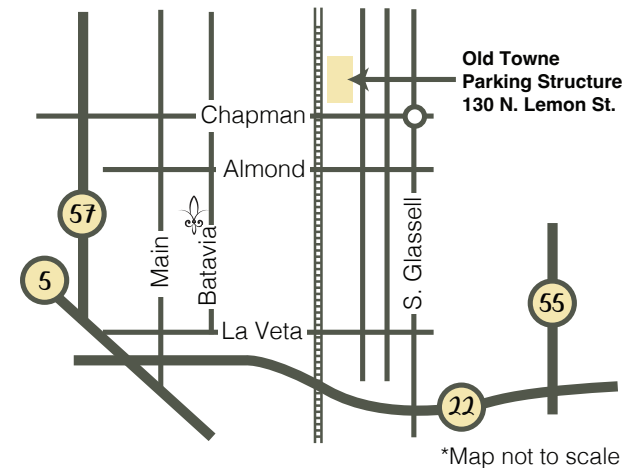

The French Estate

Parking Map

Park at the Old Towne Parking Structure:

**130 N. Lemon St.
Orange, CA 92866**

If you need further clarification please call: (714) 997-5038 before the day of the event

*Continuous shuttle service will begin 1/2 hour before event. Our shuttle van will take you to the French Estate and back.