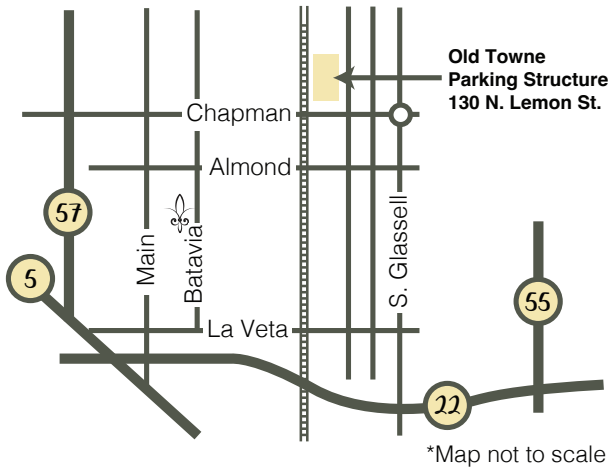

The French Estate

Parking Map

Park at the Old Towne Parking Structure:

**130 N. Lemon St.
Orange, CA 92866**

If you need further clarification please call: (714) 997-5038 before the day of the event

*Continuous shuttle service will begin 1/2 hour before event. Our shuttle van will take you to the French Estate and back.