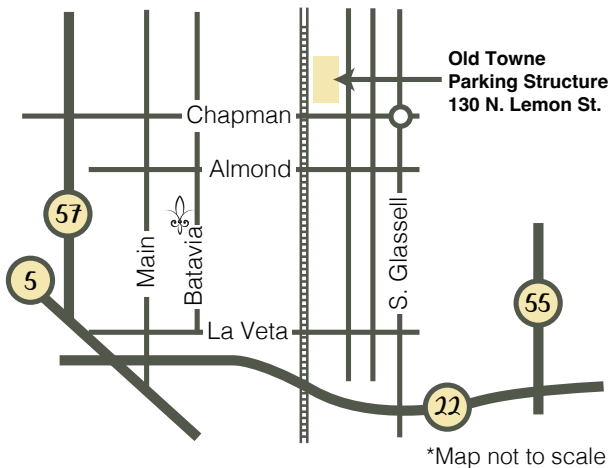

The French Estate

Parking Map

Park at the Old Towne Parking Structure:

**130 N. Lemon St.
Orange, CA 92866**

If you need further clarification please call: (714) 997-5038 before the day of the event

*Continuous shuttle service will begin 1/2 hour before event. Our shuttle van will take you to the French Estate and back.