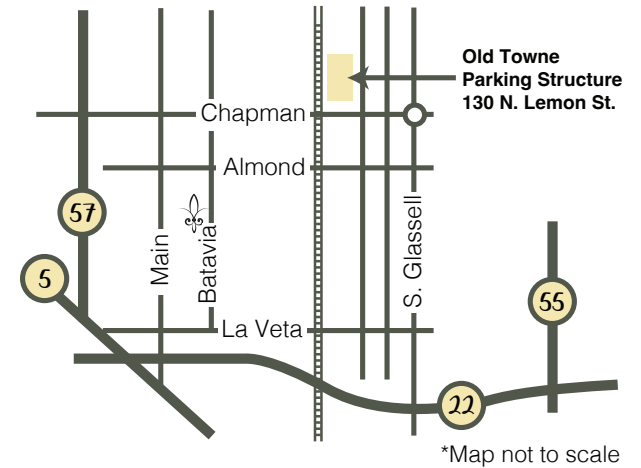

The French Estate

Parking Map

Park at the Old Towne Parking Structure:

**130 N. Lemon St.
Orange, CA 92866**

If you need further clarification please call: (714) 997-5038 before the day of the event

*Continuous shuttle service will begin 1/2 hour before event. Our shuttle van will take you to the French Estate and back.