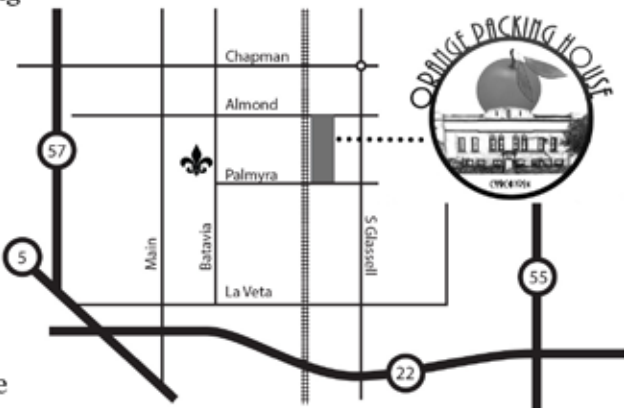

French Estate Parking

Please do our neighbors a favor and utilize the provided shuttle service which begins one half hour prior to the event.

Park at the Orange Packing House, using the south gates at:

**425 W. PALMYRA
ORANGE, CA 92866**

Our shuttle bus will take you to the French Estate and back.

If you need clarification, please call:
(714) 997-5038 before the day of the event.

Map Not to Scale