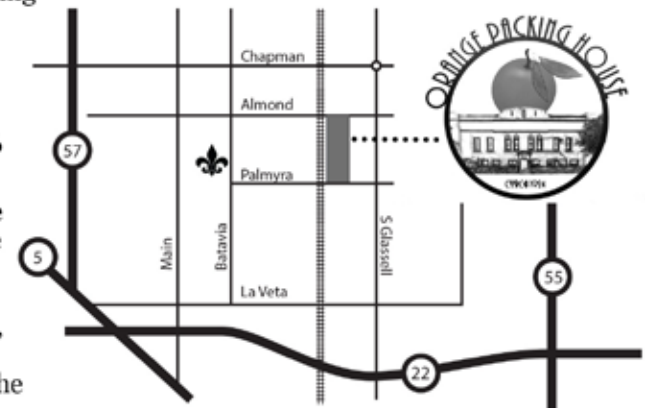

French Estate Parking

Please do our neighbors a favor and utilize the provided shuttle service which begins one half hour prior to the event.

Park at the Orange Packing House, using the south gates at:

**425 W. PALMYRA
ORANGE, CA 92866**

Our shuttle bus will take you to the French Estate and back.

If you need clarification, please call:
(714) 997-5038 before the day of the event.

Map Not to Scale