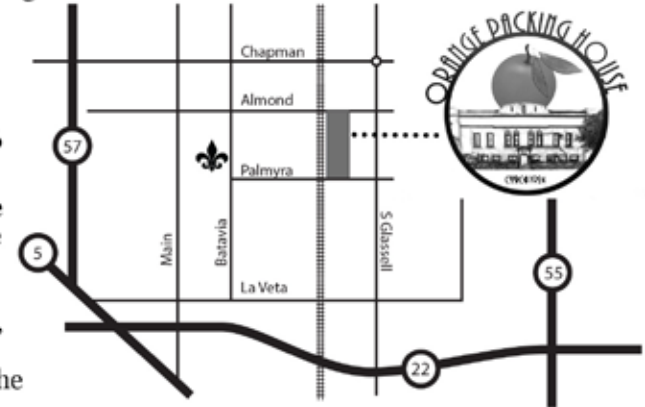

French Estate Parking

Please do our neighbors a favor and utilize the provided shuttle service which begins one half hour prior to the event.

Park at the Orange Packing House, using the south gates at:

**425 W. PALMYRA
ORANGE, CA 92866**

Our shuttle bus will take you to the French Estate and back.

If you need clarification, please call:
(714) 997-5038 before the day of the event.

Map Not to Scale