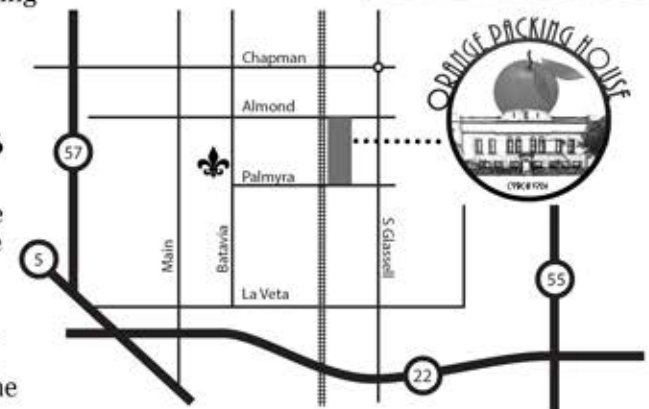

French Estate Parking

Please do our neighbors a favor and utilize the provided shuttle service which begins one half hour prior to the event.

Park at the Orange Packing House, using the south gates at:

**449 W. Palmyra
ORANGE, CA 92866**

Our shuttle bus will take you to the French Estate and back.

If you need clarification, please call:
(714) 997-5038 before the day of the event.

Map Not to Scale