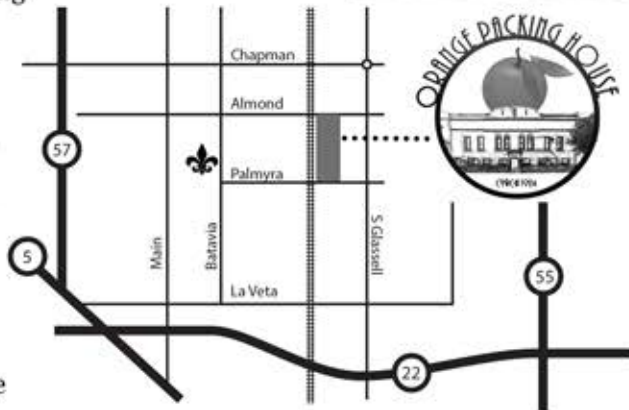

French Estate Parking

Please do our neighbors a favor and utilize the provided shuttle service which begins one half hour prior to the event.

Park at the Orange Packing House, using the south gates at:

**449 W. Palmyra
ORANGE, CA 92866**

Our shuttle bus will take you to the French Estate and back.

If you need clarification, please call:
(714) 997-5038 before the day of the event.

Map Not to Scale