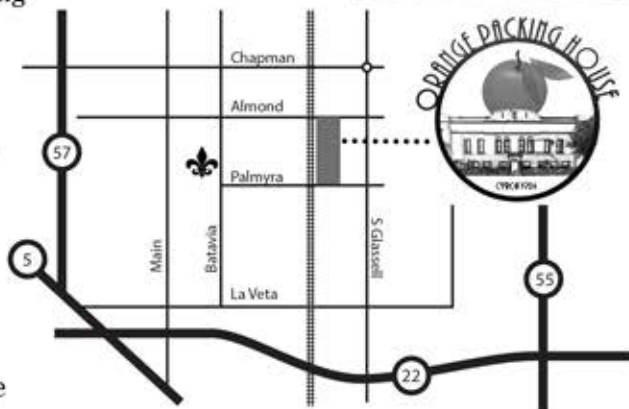

French Estate Parking

Please do our neighbors a favor and utilize the provided shuttle service which begins one half hour prior to the event.

Park at the Orange Packing House, using the south gates at:

**449 W. Palmyra
ORANGE, CA 92866**

Our shuttle bus will take you to the French Estate and back.

If you need clarification, please call:
(714) 997-5038 before the day of the event.

Map Not to Scale