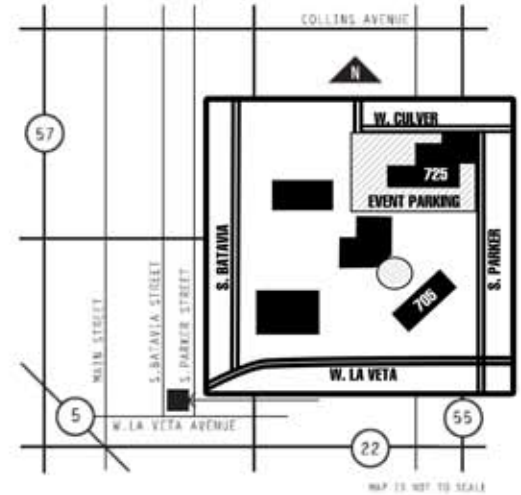

French Estate Parking

Please, do our neighbors a favor and utilize the provided shuttle service which begins one half hour prior to the event. Park in the Batavia Woods Medical Center Lot at 725 W. La Veta in the city of Orange. Our shuttle bus will take you to the Estate and back.

If you need clarification, Please call (714)997-5038 before the day of the event