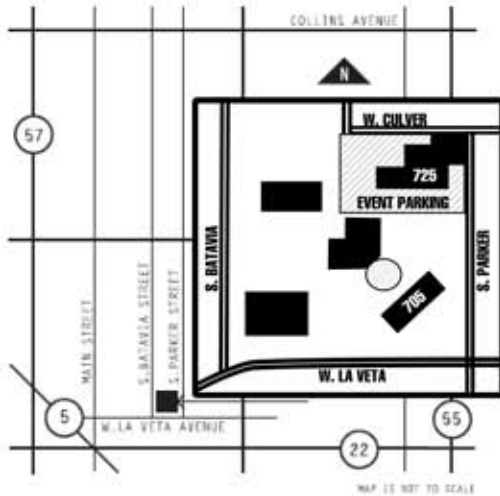

French Estate Parking

Please, do our neighbors a favor and utilize the provided shuttle service which begins one half hour prior to the event. Park in the Batavia Woods Medical Center Lot at 725 W. La Veta in the city of Orange. Our shuttle bus will take you to the Estate and back.

If you need clarification, Please call (714)997-5038 before the day of the event