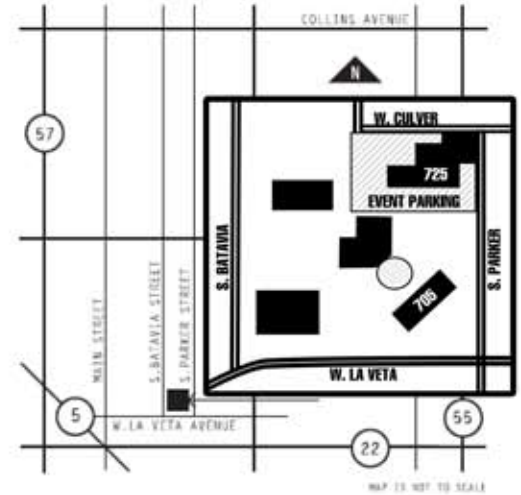

French Estate Parking

Please, do our neighbors a favor and utilize the provided shuttle service which begins one half hour prior to the event. Park in the Batavia Woods Medical Center Lot at 725 W. La Veta in the city of Orange. Our shuttle bus will take you to the Estate and back.

If you need clarification, Please call (714)997-5038 before the day of the event

French Estate Parking

Please, do our neighbors a favor and utilize the provided shuttle service which begins one half hour prior to the event. Park in the Batavia Woods Medical Center Lot at 725 W. La Veta in the city of Orange. Our shuttle bus will take you to the Estate and back.