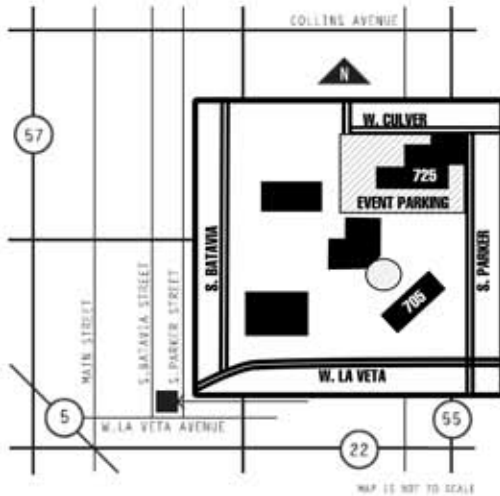

French Estate Parking

Please, do our neighbors a favor and utilize the provided shuttle service which begins one half hour prior to the event. Park in the Batavia Woods Medical Center Lot at 725 W. La Veta in the city of Orange. Our shuttle bus will take you to the Estate and back.

If you need clarification, Please call (714)997-5038 before the day of the event

French Estate Parking

Please, do our neighbors a favor and utilize the provided shuttle service which begins one half hour prior to the event. Park in the Batavia Woods Medical Center Lot at 725 W. La Veta in the city of Orange. Our shuttle bus will take you to the Estate and back.