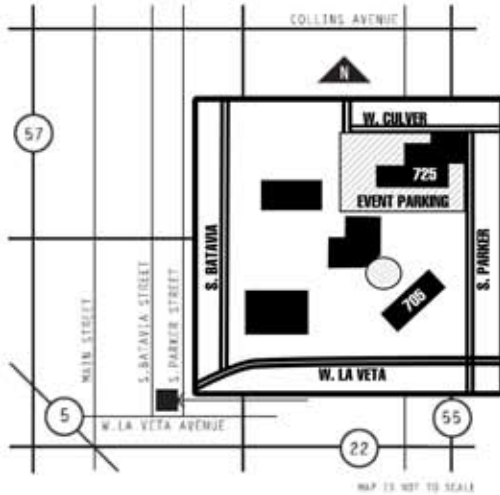

French Estate Parking

Please, do our neighbors a favor and utilize the provided shuttle service which begins one half hour prior to the event. Park in the Batavia Woods Medical Center Lot at 725 W. La Veta in the city of Orange. Our shuttle bus will take you to the Estate and back.

If you need clarification, Please call (714)997-5038 before the day of the event

French Estate Parking

Please, do our neighbors a favor and utilize the provided shuttle service which begins one half hour prior to the event. Park in the Batavia Woods Medical Center Lot at 725 W. La Veta in the city of Orange. Our shuttle bus will take you to the Estate and back.