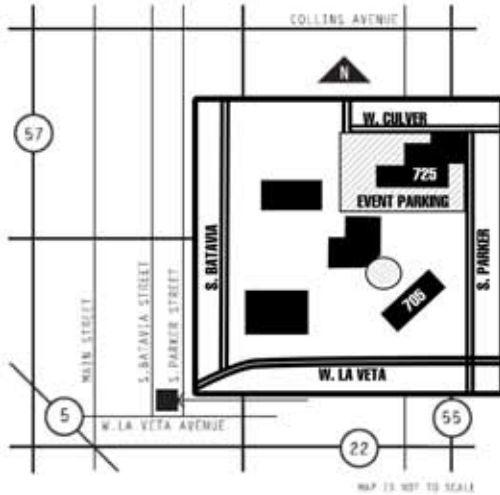

### French Estate Parking

*Please, do our neighbors a favor and utilize the provided shuttle service which begins one half hour prior to the event. Park in the Batavia Woods Medical Center Lot at 725 W. La Veta in the city of Orange. Our shuttle bus will take you to the Estate and back.*