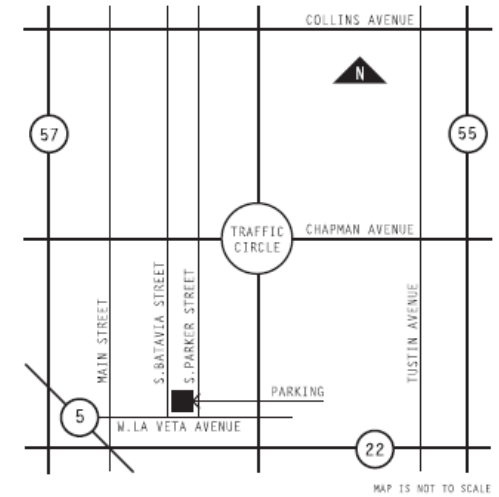

### *French Estate Parking*

*Please, do our neighbors a favor and utilize the provided shuttle service which begins one half hour prior to the event. Park in the Batavia Woods Medical Center Lot at 705 W. La Veta in the city of Orange. Our shuttle bus will take you to the Estate and back.*