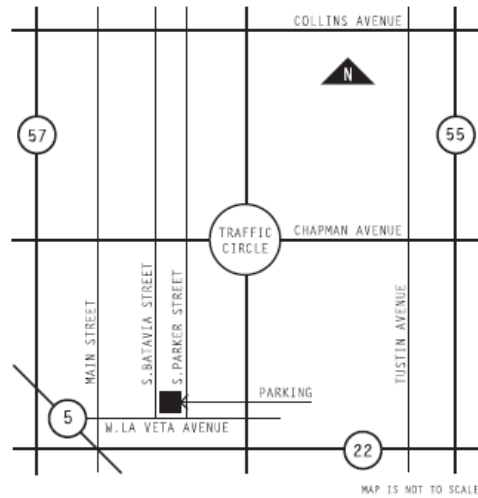

French Estate Parking

Please, do our neighbors a favor and utilize the provided shuttle service which begins one half hour prior to the event. Park in the Batavia Woods Medical Center Lot at 705 W. La Veta in the city of Orange. Our shuttle bus will take you to the Estate and back.

If you need clarification, Please call (714)997-5038 before the day of the event