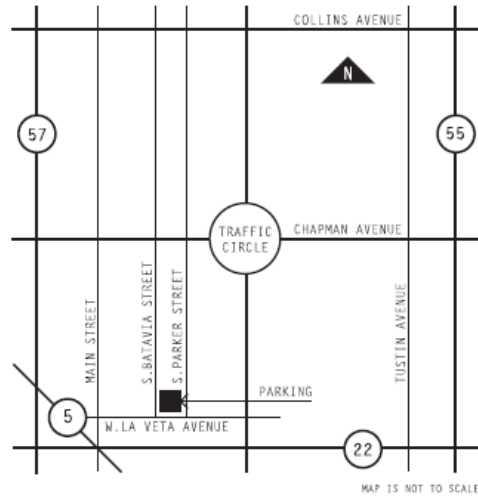

### *French Estate Parking*

*Please, do our neighbors a favor and utilize the provided shuttle service which begins one half hour prior to the event. Park in the Batavia Woods Medical Center Lot at 705 W. La Veta in the city of Orange. Our shuttle bus will take you to the Estate and back.*